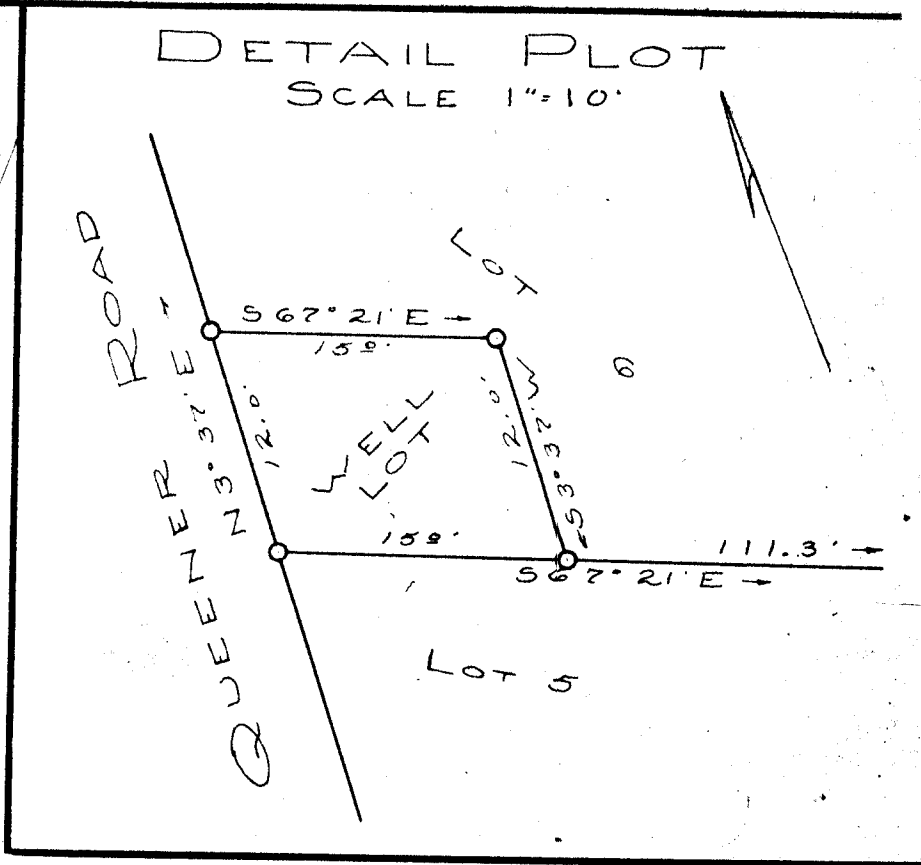

JAMES E. SKIDMORE PROPERTY

A.M. LUTHER PROPERTY

Received for record the 10 day of May 1962 at 10 o'clock A.M.  
 Mildred M. Hutton,  
 REGISTER OF DEEDS

TOLLIVER HEIGHTS ADDITION # 1  
 PROPERTY OF GEORGE QUEENER  
 5<sup>TH</sup> DISTRICT BLOUNT COUNTY TENN.  
 SCALE 1 INCH = 60 FEET DEC. 22, 1961  
 HARVE EVERETT, SURVEYOR  
 No 12-101 & 12-101A