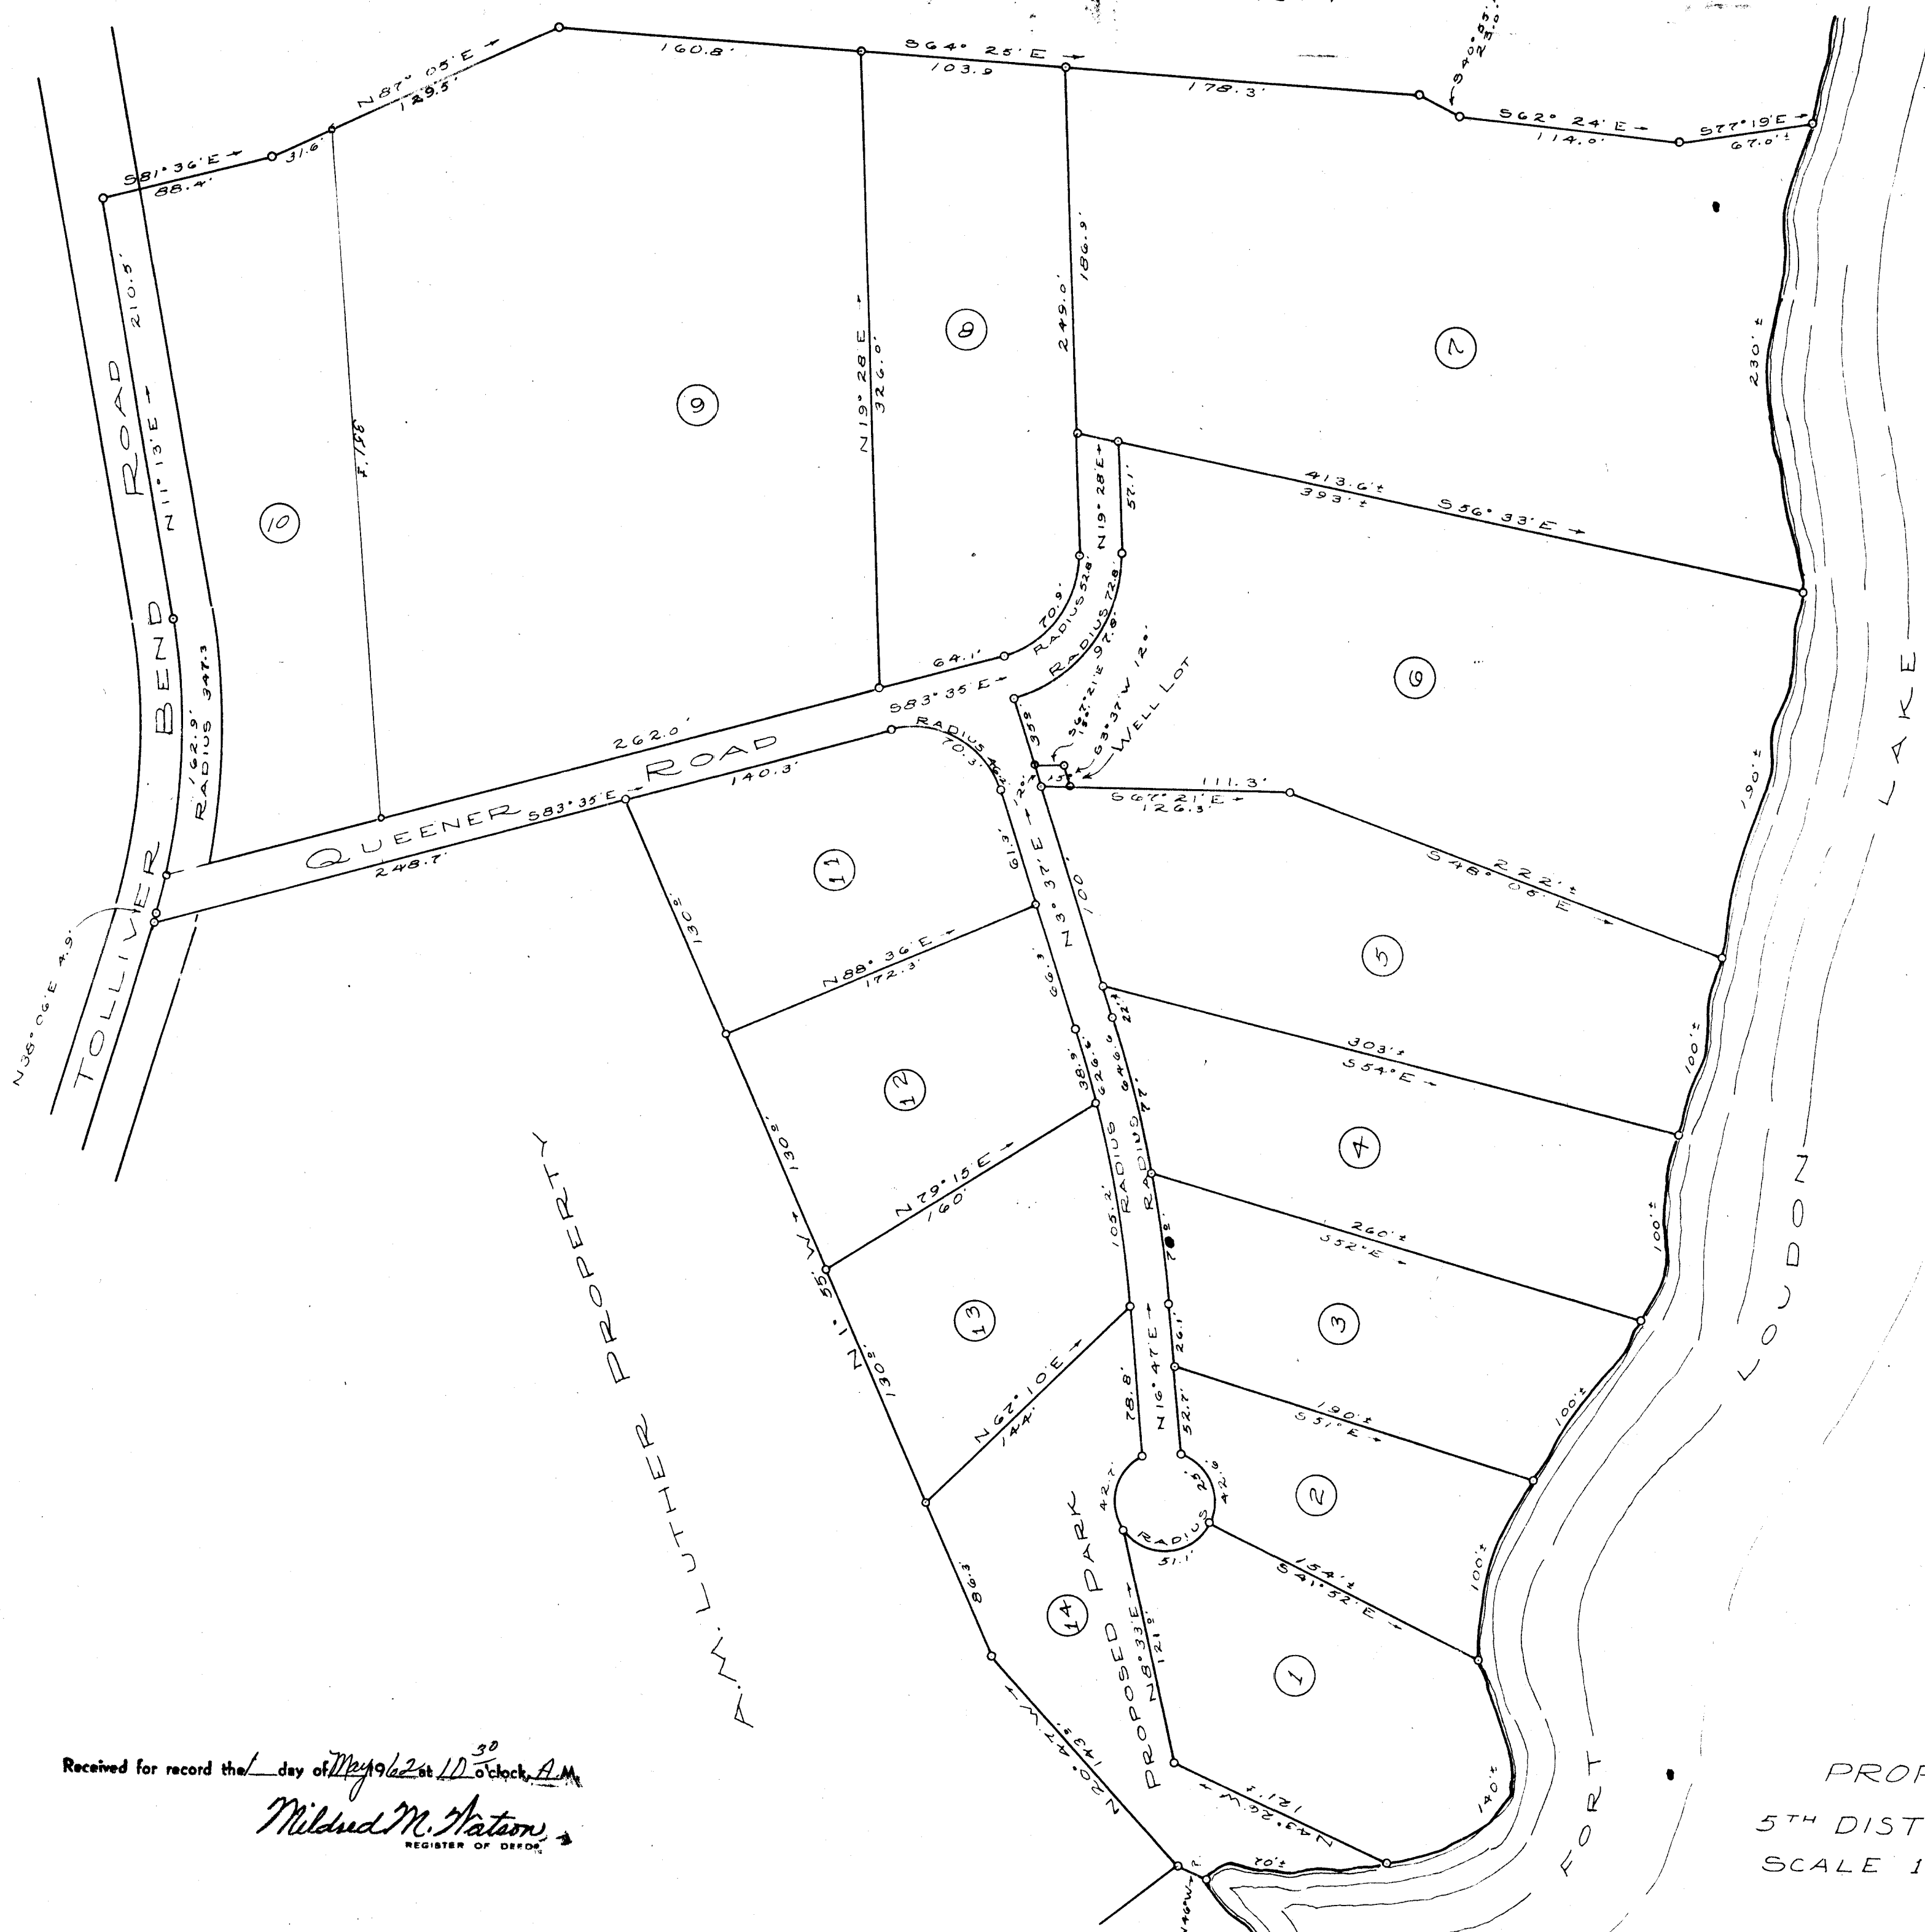

JAMES E. SKIDMORE PROPERTY

A.M. LUTHER PROPERTY

Received for record the 10 day of May 1962 at 10 o'clock A.M.  
 Mildred M. Hutton,  
 REGISTER OF DEEDS

TOLLIVER HEIGHTS ADDITION # 1  
 PROPERTY OF GEORGE QUEENER  
 5<sup>TH</sup> DISTRICT BLOUNT COUNTY TENN.  
 SCALE 1 INCH = 60 FEET DEC. 22, 1961  
 HARVE EVERETT, SURVEYOR  
 No 12-101 & 12-101A