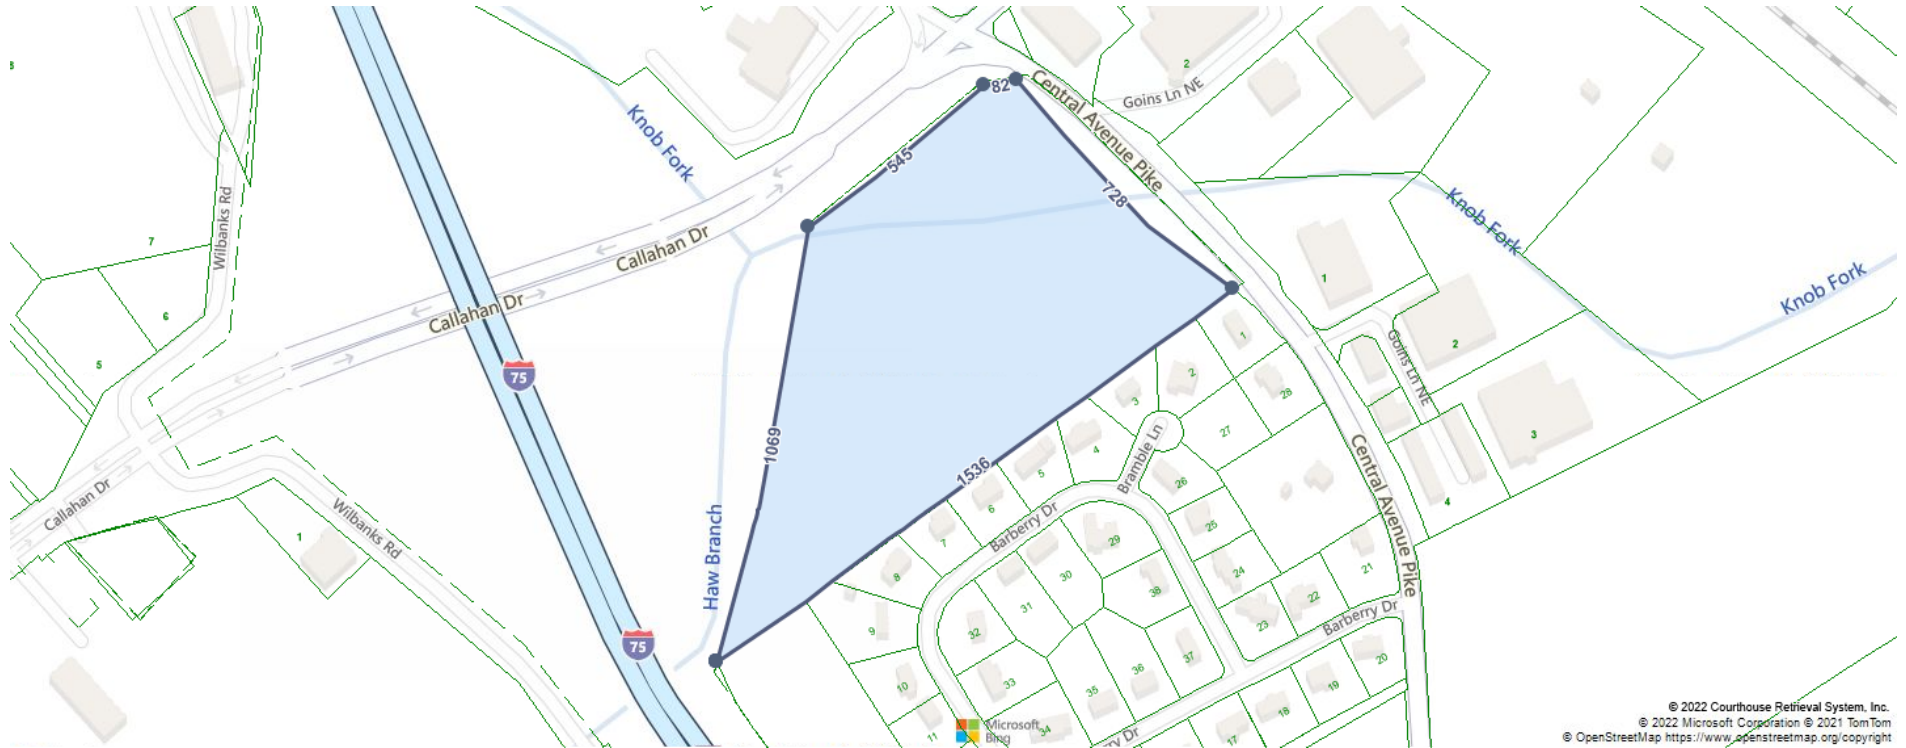

Map for Parcel Address: 6701 Central Avenue Pike Knoxville, TN 37912 Parcel ID: 057 088

© 2022 Courthouse Retrieval System, Inc.  
© 2022 Microsoft Corporation © 2021 TomTom  
© OpenStreetMap <https://www.openstreetmap.org/copyright>